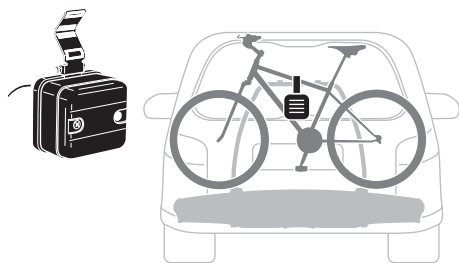

Thule 3rd Brake Light 13pin

9904